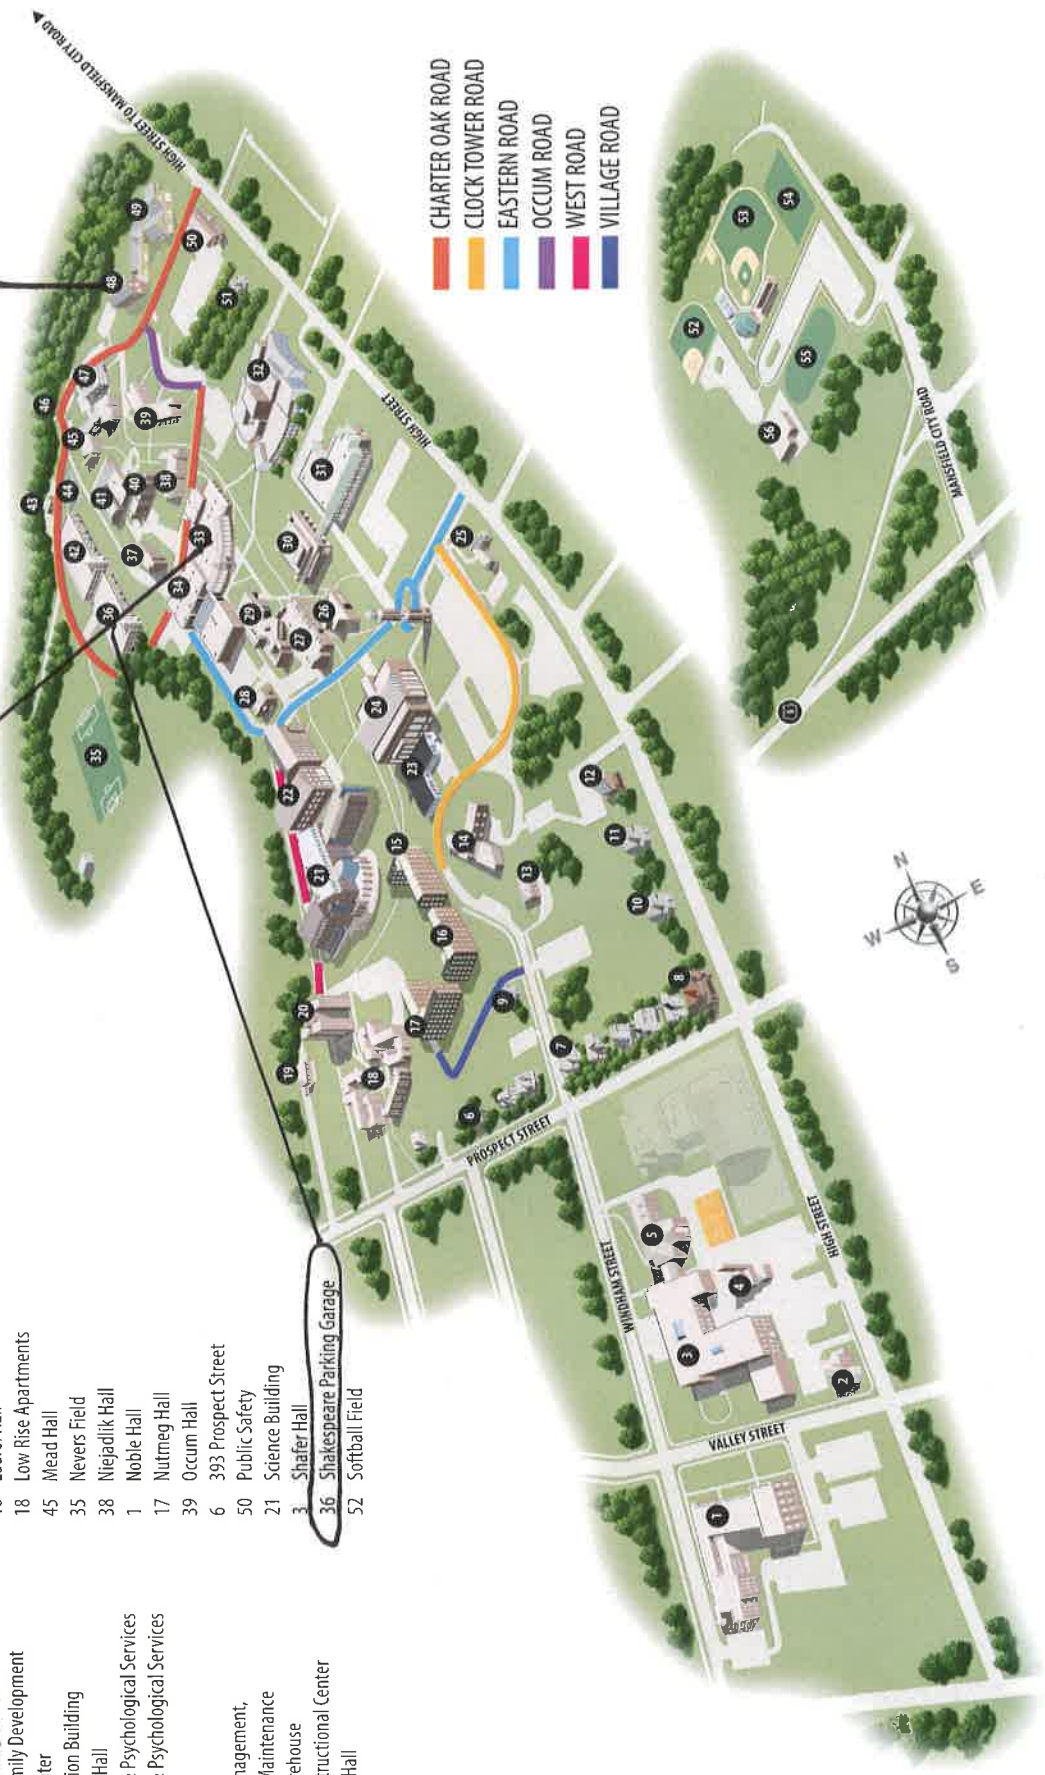

# Campus Map Key

- 25 Admissions Building
- 46 Arboretum
- 56 Athletic Locker Facility
- 53 Baseball Field
- 2 Beckert Hall
- 37 Burnap Hall
- 5 Burr Hall
- 7 Center for Community Engagement
- 48 Center for Early Childhood Education
- 42 Cervantes Parking Garage
- 49 Child and Family Development Resource Center
- 29 Communication Building
- 15 Constitution Hall
- 11 Counseling & Psychological Services
- 12 Counseling & Psychological Services
- 40 Grandall Hall
- 23 Eastern Hall
- 47 Facilities Management, Planning & Maintenance
- 43 Facilities Warehouse
- 32 Fine Arts Instructional Center
- 31 Gelsi-Young Hall

- 27 Goddard Hall
- 8 Grant House
- 19 Health Services/Office of AccessAbility
- 28 Heating Plant, North
- 4 Heating Plant, South
- 20 High Rise Apartments
- 41 Hurley Hall/Dining Services
- 51 Institute for Sustainable Energy
- 54 Intramurals Field
- 24 J. Eugene Smith Library
- 13 Knight House Multifaith Center
- 16 Laurel Hall
- 18 Low Rise Apartments
- 45 Mead Hall
- 35 Nevers Field
- 38 Niejadlik Hall
- 1 Noble Hall
- 17 Nutmeg Hall
- 39 Occum Hall
- 6 393 Prospect Street
- 50 Public Safety
- 21 Science Building
- 3 Shafer Hall
- 36 Shakespeare Parking Garage
- 52 Softball Field

- 34 Sports Center
- 33 Student Center
- 44 Tennis Courts
- 55 Track/Turf Field
- 10 University Honors House
- 22 Webb Hall
- 26 Wickware Planetarium
- 9 160 Windham Street Extension
- 14 Winthrop Hall
- 30 Wood Support Services Center

EASTERN CONNECTICUT STATE UNIVERSITY

ANP  
ANDERBERG'S OFFICE

- CHARTER OAK ROAD
- CLOCK TOWER ROAD
- EASTERN ROAD
- OCCUM ROAD
- WEST ROAD
- VILLAGE ROAD